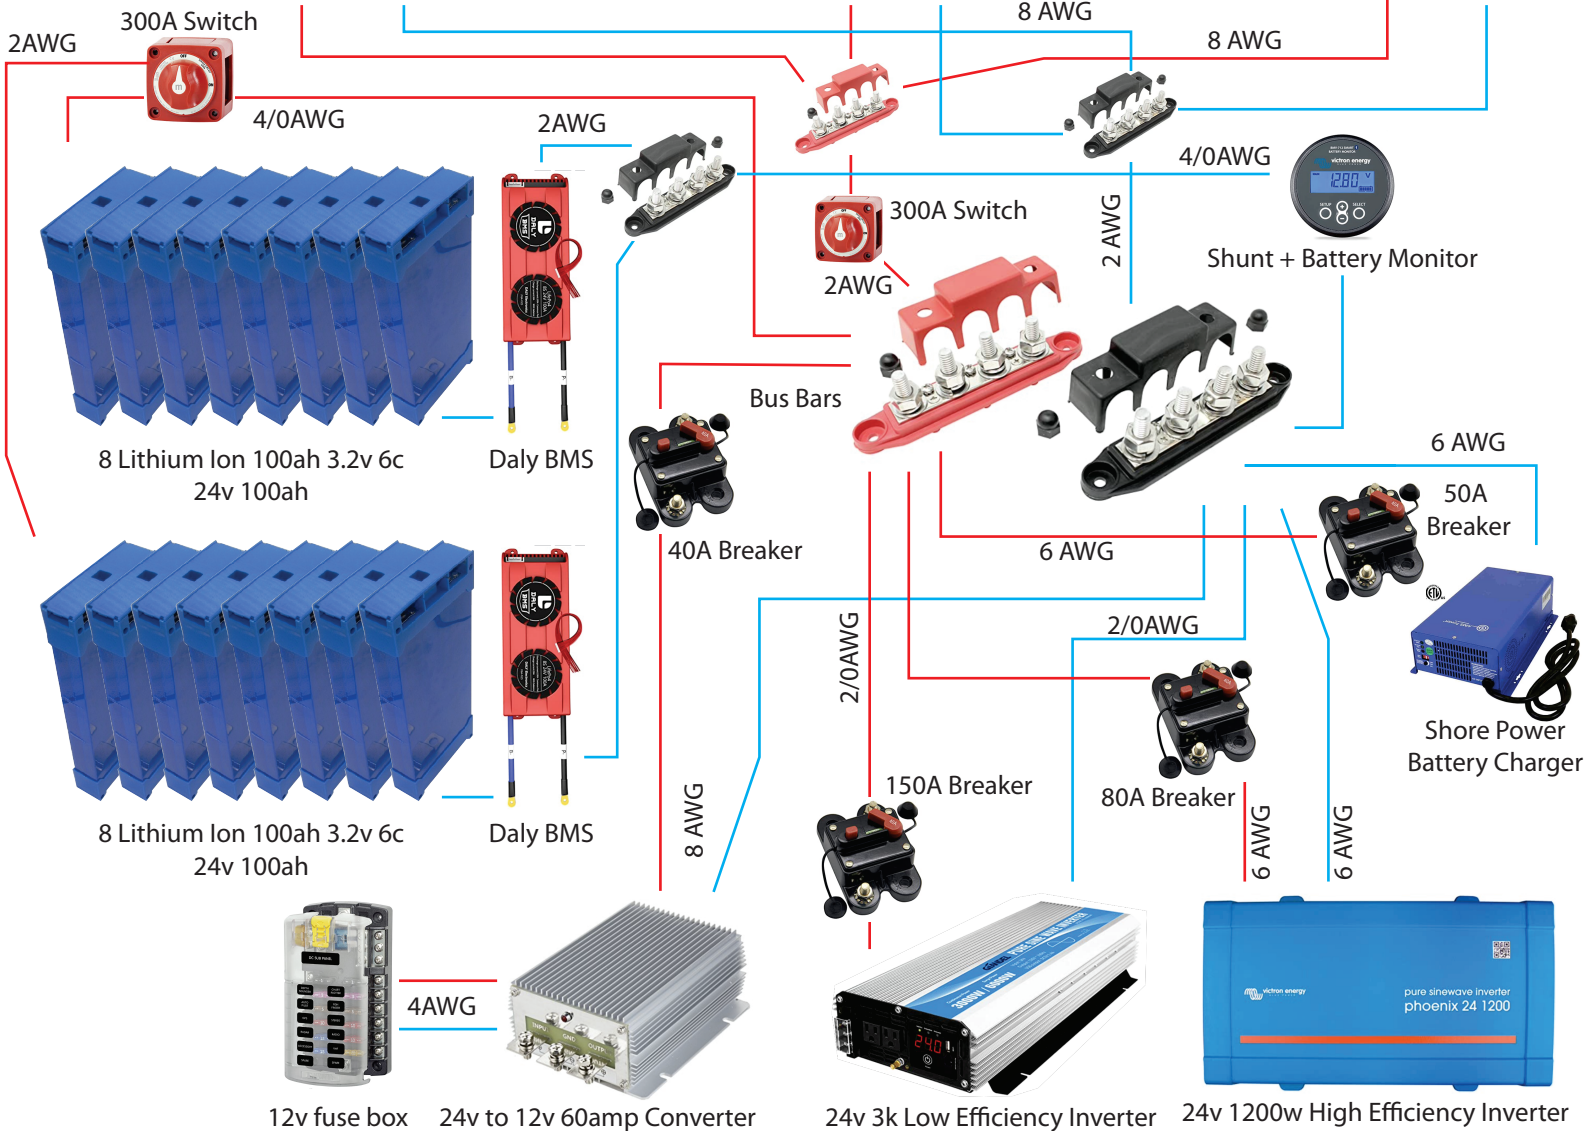

350w Mono Solar Panels

24v 30amp Renergy Rover Charge Controller

24v 30amp Renergy Rover Charge Controller

24v 30amp Renergy Rover Charge Controller

8 Lithium Ion 100ah 3.2v 6c 24v 100ah

Daly BMS

8 Lithium Ion 100ah 3.2v 6c 24v 100ah

Daly BMS

12v fuse box

24v to 12v 60amp Converter

24v 3k Low Efficiency Inverter

24v 1200w High Efficiency Inverter