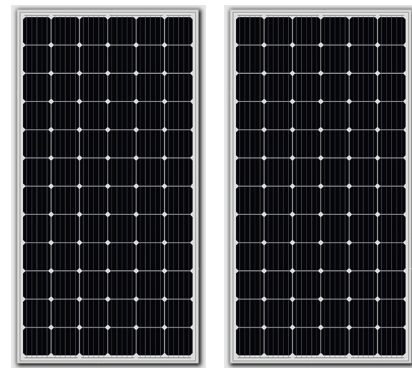

350w Mono Solar Panels

24v 30amp Renergy Rover Charge Controller

24v 30amp Renergy Rover Charge Controller

24v 30amp Renergy Rover Charge Controller

8 Lithium Ion 100ah 3.2v 6c 24v 100ah

Daly BMS

8 Lithium Ion 100ah 3.2v 6c 24v 100ah